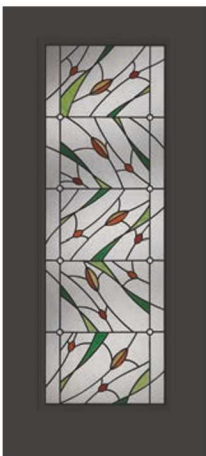

Decorative Doorglass Displays

Update Your Showroom with New Decorative Door Displays

Take advantage of our latest doorglass display program and update your showroom with our new doorglass designs with a ZEEL® frame, our most versatile doorglass frame ever.

Choose between our three new decorative glass options.

Salix reflects the beauty and whimsy of nature with pops of color and modern lines.

Mistify blurs the lines between pattern and texture with black ceramic frit fused to a softly textured glass. Choose a 1-light or a 4-light with 7/8" black grilles between glass.

Salix

Mistify

Mistify 4-Light GBG

MISTIFY 4-LIGHT GBG

Part # DIS2264MYB4
Black Door

MISTIFY

Part # DIS2264MYB1
Black Door

SALIX

Part # DIS2264SLX
Black Door

\$150

PROMOTIONAL

Featuring ZEEL®, our newest doorglass frame

Descriptive door stile graphic

Decorative doorglass

3'0" pre-finished fiberglass door

Display feet available separately at a promotional price with purchase of display unit.