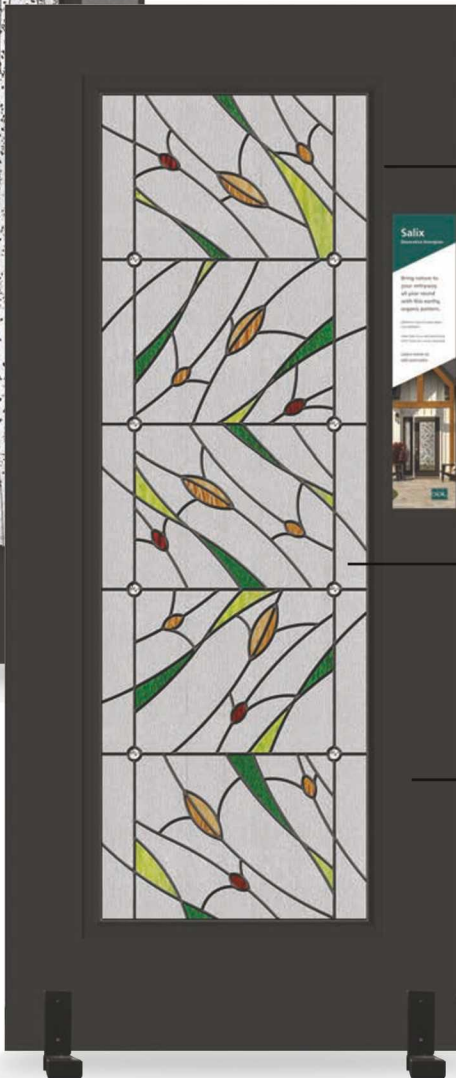

Decorative Doorglass Displays

Update Your Showroom with New Decorative Door Displays

Take advantage of our latest doorglass display program and update your showroom with our new doorglass designs with a ZEEL® frame, our most versatile doorglass frame ever.

Choose between our three new decorative glass options.

Salix reflects the beauty and whimsy of nature with pops of color and modern lines.

Mistify blurs the lines between pattern and texture with black ceramic frit fused to a softly textured glass. Choose a 1-light or a 4-light with 7/8" black grilles between glass.

Salix

Mistify

Mistify 4-Light GBG

MISTIFY 4-LIGHT GBG

Part # DIS2264MYB4
Black Door

MISTIFY

Part # DIS2264MYB1
Black Door

SALIX

Part # DIS2264SLX
Black Door

\$150

PROMOTIONAL

Featuring ZEEL®, our newest doorglass frame

Descriptive door stile graphic

Decorative doorglass

3'0" pre-finished fiberglass door

Display feet available separately at a promotional price with purchase of display unit.