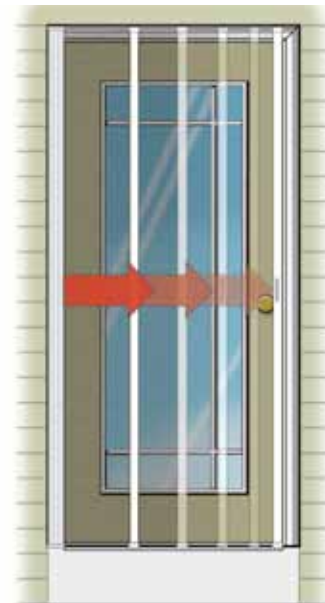

Practical. Attractive. Durable.

The ODL Retractable Screen will change the way you see screen doors!

Screen retracts into housing when not in use.

Bulb seal bumper provides a quieter recoil.

Durable fiberglass screen resists damage from hands or pets.

Tools Needed:
Measuring Tape
Pencil
Phillips Screwdriver
File
Hack Saw
Drill
3/32" Drill Bit
5/32" Drill Bit
Square

Parts to Install:
Screen Housing Sill Plate
Top Track
Bottom Track
Inside and Outside Handles
Magnetic Catch Sssembly

Double Door Application:
Requires two (2) screen units and a double door installation kit. Part #21540 sold separately.

Easy to install. Easy to use.

Easily mounts to existing door frame. With either a left or right hand operation, it fits on all door sills.

Screen can be deployed for a full view, or closed into the housing making it nearly invisible.

There when you need it...

Out of sight when you don't.

ODL's Retractable Screen Doors are now available in custom sizes to fit your unique entryway door perfectly. To have your screen custom made follow the simple instructions on the order form. Please see a sales associate for assistance.