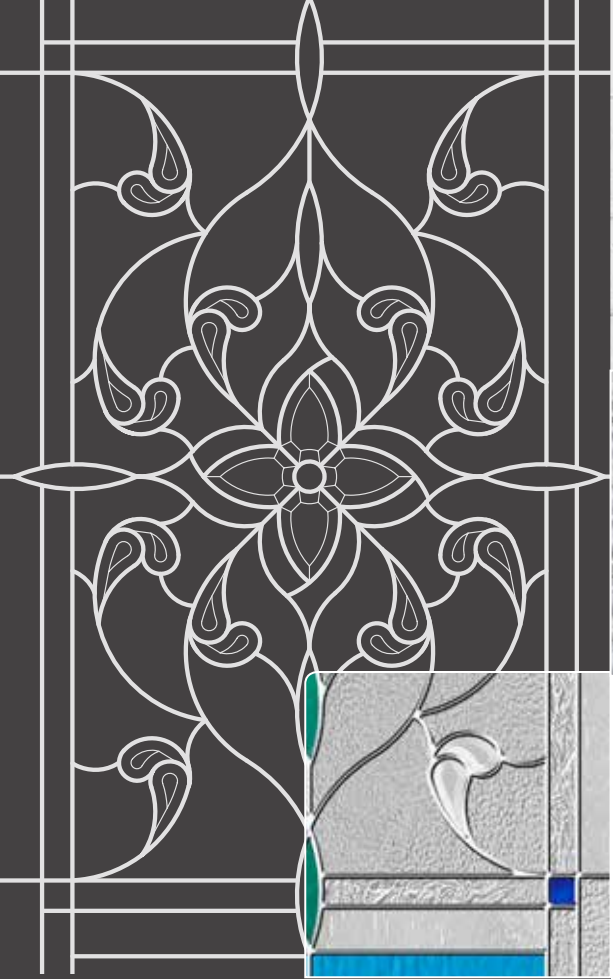

Custom Glass Program