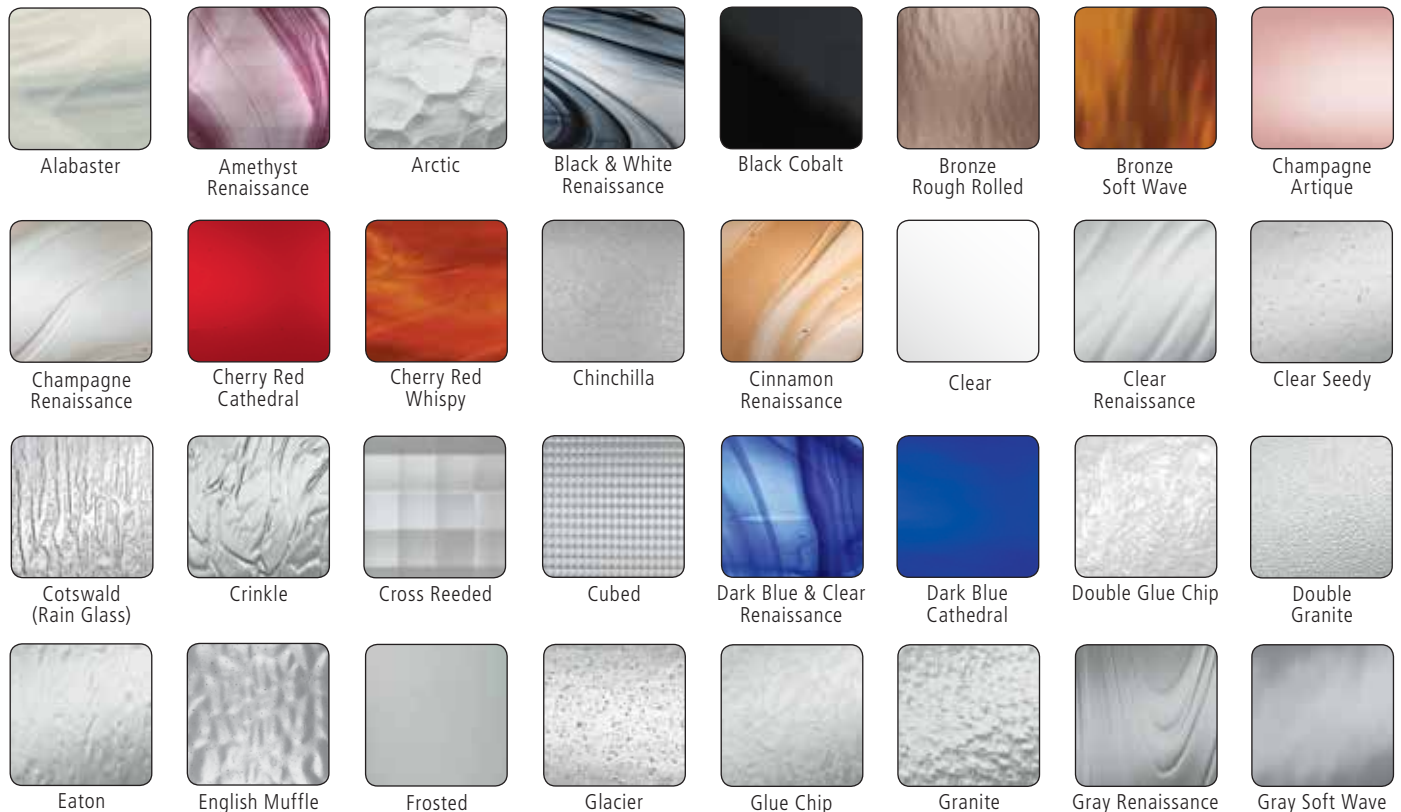

Choose your design from our offering or create your own.

Choose your CAMING FINISHES

We offer a variety of coming finishes to blend with your door hardware or other features in your home.

*ODL standard wrought iron designs can only be modified with glass texture changes.

Choose your GLASS TEXTURES and COLORS

Choose from over 70 glass textures and colors to create the right opacity levels and aesthetics for your home. For actual color and opacity reference, samples are available upon request.

Sea Green
Soft Wave

Slush

Small Hammered

Soft Wave

Solid White
Opal

Spectrum
White

Steel Blue &
White Whispy

Steel Blue
Renaissance

White Sky Blue

Wood

Yellow
Soft Wave

FOR ACTUAL COLOR AND OPACITY REFERENCE, SAMPLES ARE AVAILABLE UPON REQUEST.