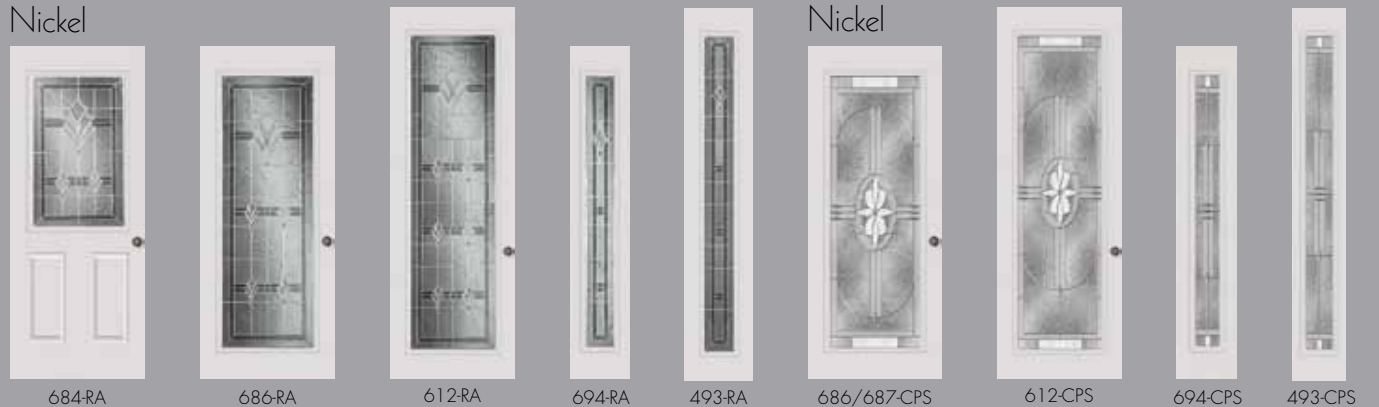

RADIANT HUES

Nickel

NEW COMPASS

Nickel

REGION	DOORLIGHTS															SIDELIGHTS										
	651-ME	684-ME	686-ME	687-ME	612-ME	686-GRF	686-TPZ	684-LI	686-LI	687-LI	612-LI	684-DRY	686-DRY	612-DRY	684-RA	686-RA	612-RA	694-RA	493-RA	686/687-CPS	612-CPS	694-CPS	493-CPS	694-CPS	493-CPS	
ALLENTOWN	—	▲	▲	▲	▲	—	—	▲	▲	▲	▲	—	—	—	—	—	—	—	—	—	—	—	—	—	—	—
ATLANTA	—	▲	▲	▲	▲	—	—	▲	▲	▲	▲	—	—	—	—	—	—	—	—	—	—	—	—	—	—	—
DALLAS	—	—	—	▲	—	▲	—	—	—	—	—	—	—	—	—	—	—	—	—	—	—	—	—	—	—	—
MICHIGAN	—	—	—	—	—	—	—	—	—	—	—	—	—	—	—	—	—	—	—	—	—	—	—	—	—	—
RENO	—	—	—	—	—	—	—	—	—	—	—	—	—	—	—	—	—	—	—	—	—	—	—	—	—	—

Learn more about ODL 24 on page 12. ▲ WHITE FRAME ● TAN FRAME ★ OAK FRAME + MAHOGANY FRAME — STANDARD LEAD TIME × NOT AVAILABLE