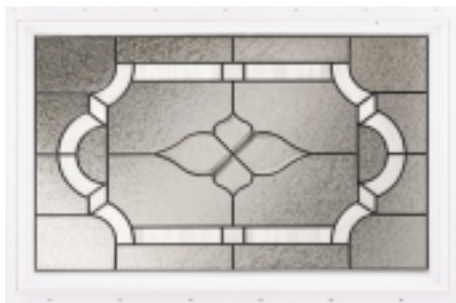

Tripoli
523-TP