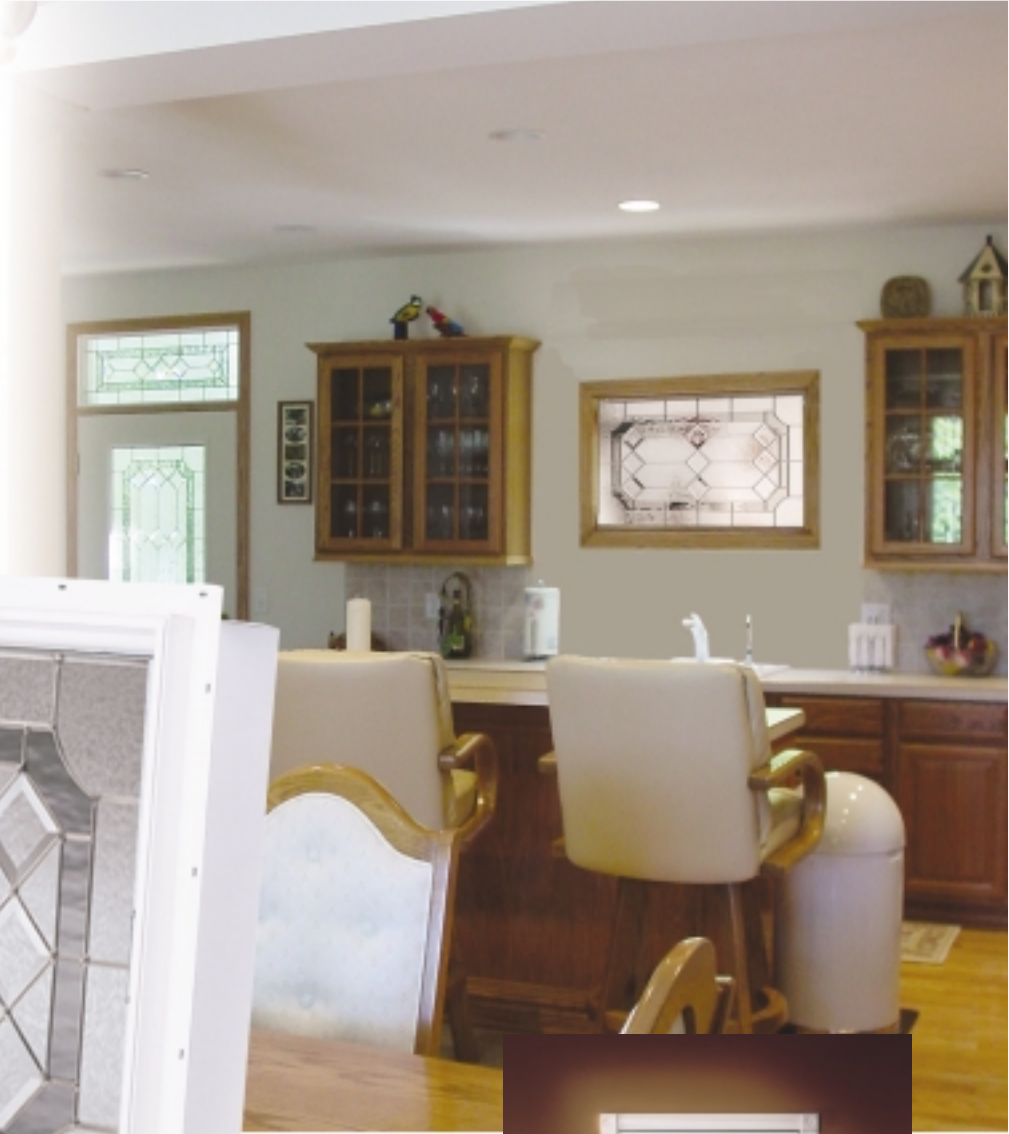

# Decorative Windows

Different spaces, different places.

- Allows natural light in, but you can't see out!
- No window treatments needed
- High obscurity level
- Decorative windows can be placed horizontally or vertically

## Features & Benefits

Perfect for the tops of stairs, game rooms, dens, foyers, small baths, or anywhere that you'd like to bring in natural light, while maintaining a high level of privacy and decor. ODL decorative windows are a great way to bring natural light into any space in your home.